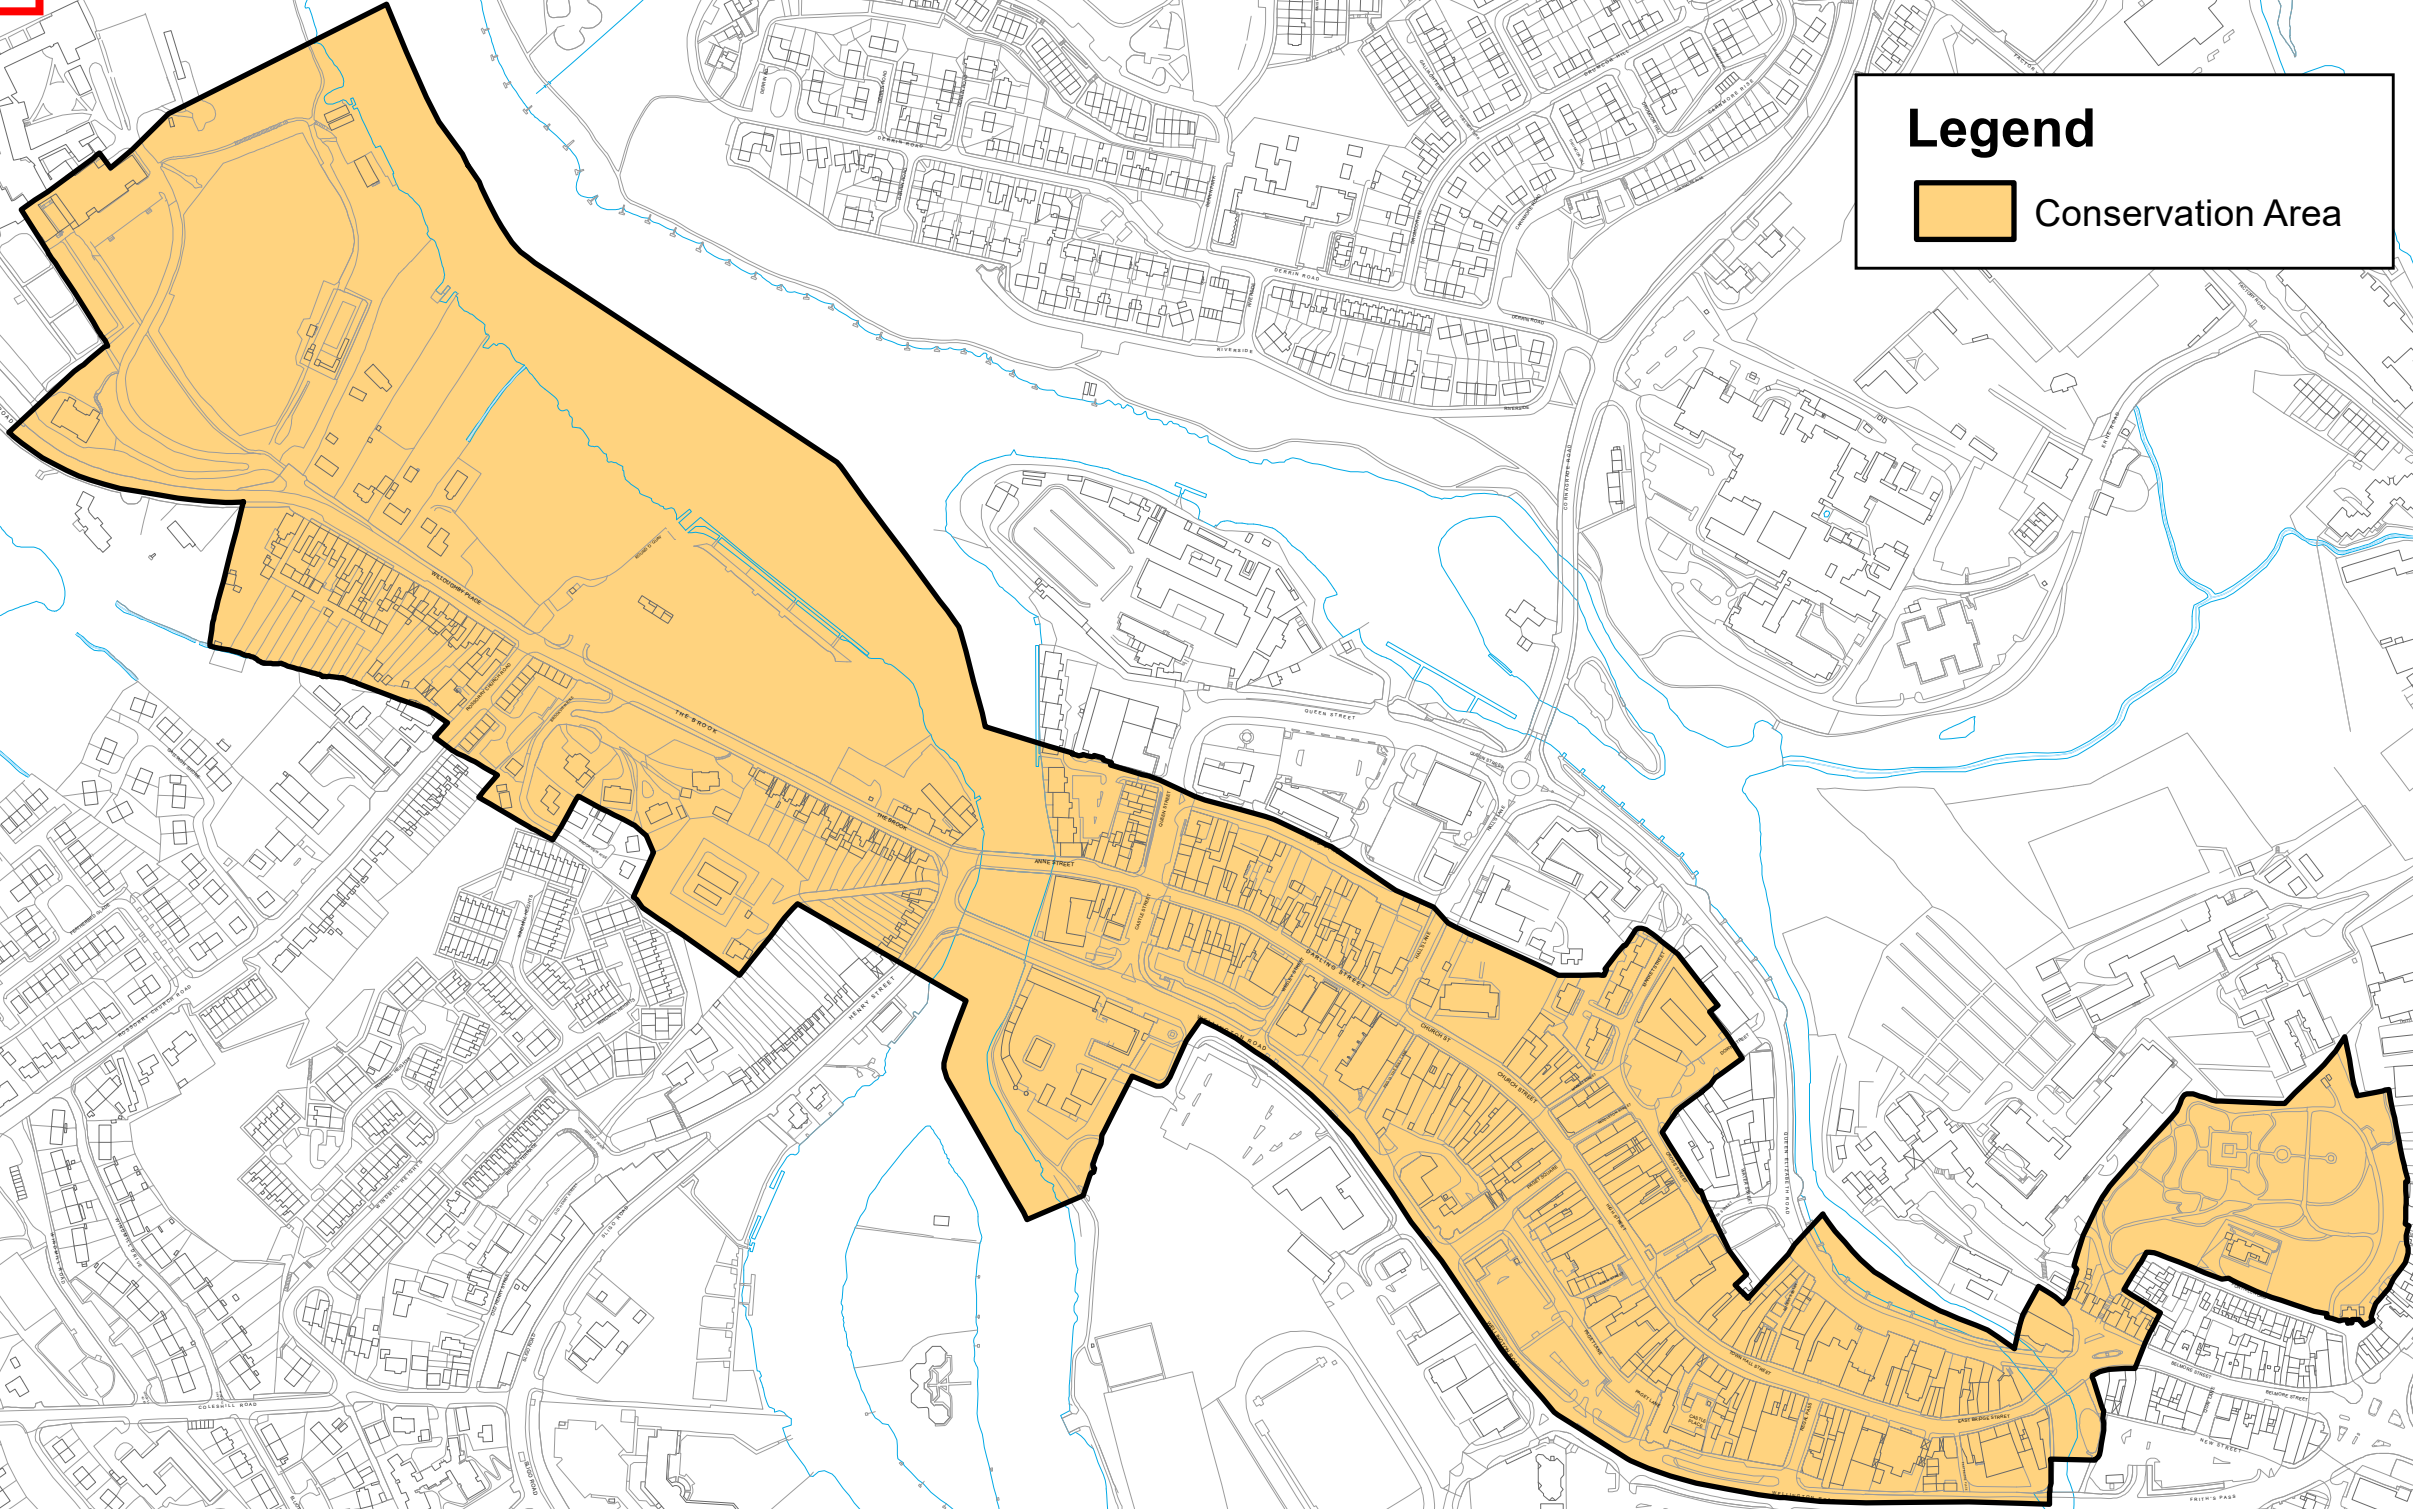

FODC906

Legend

 Conservation Area

400 Meters

This is Crown Copyright and is reproduced with the permission of Land & Property Services under delegated authority from the Controller of Her Majesty's Stationery Office, © Crown copyright and database right 2018 CS&LA581